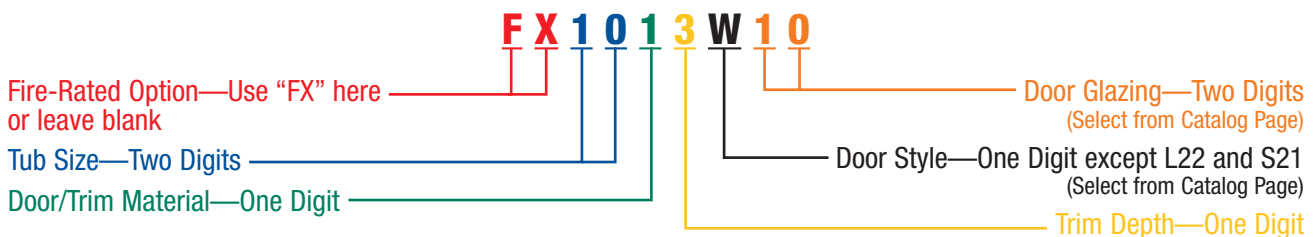

Door Style		Door Glazing	
B	Solid with glass insert and SAF-T-LOK™	10	Clear acrylic
D	Duo panel with pull handle	13	Clear wire
E	Duo panel with SAF-T-LOK™	15	1/4" bronze acrylic
F	Full glass with pull handle	16	1/4" gray acrylic
G	Full glass with SAF-T-LOK™	17	Clear tempered glass
L22	Solid with lock, no glazing and pull handle	18	Clear safety glass
S21	Solid with pull handle, no glazing	25	Clear VU (15, 25, 45 tubs) clear bubble
V	Vertical Duo Panel with pull handle	26	Clear VU (15, 25, 45 tubs) red bubble
W	Vertical Duo Panel with SAF-T-LOK™	27	Clear VU (15, 25, 45 tubs) bronze bubble
Panorama Door Styles Below		Panorama Glazing Styles Below	
C	Clear acrylic for Panorama, frameless	40	3/16" Black acrylic with white "V" letter
P	Colored acrylic for Panorama, with pull handle	41	3/16" Red acrylic with white "V" letter
Q	Colored acrylic for Panorama, with SAF-T-LOK™	42	3/16" White acrylic with black "V" letter
		43	3/16" White acrylic with red "V" letter
		45	3/16" Black acrylic with white "H" letter
		46	3/16" Red acrylic with white "H" letter
		47	3/16" White acrylic with black "H" letter
		48	3/16" White acrylic with red "H" letter
		50	3/16" Black acrylic with white "A" letter
		51	3/16" Red acrylic with white "A" letter
		52	3/16" White acrylic with black "A" letter
		53	3/16" White acrylic with red "A" letter
		70	Clear 1/4" acrylic with pull handle
		71	Clear 1/4" acrylic with SAF-T-LOK™