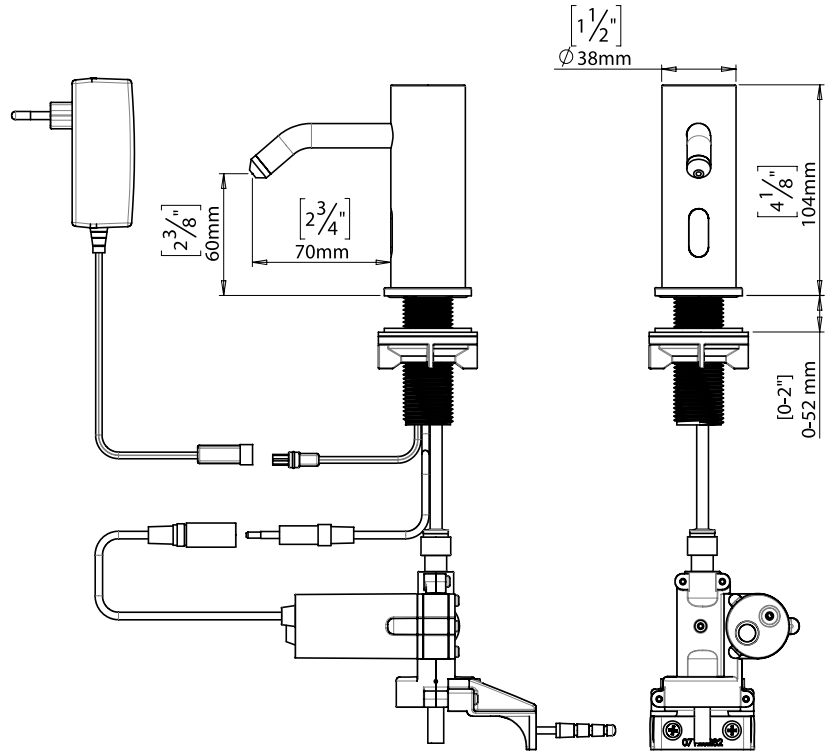

ISSUED: 01/03/18

MF EXTREME SOAP DISPENSER E

SPECIFICATION

- Touch-free deck mounted electronic liquid soap dispenser
- Activated by infrared sensor
- Optional anti-rotation pin fixation
- Connects to multifeed soap system which supports up to six soap dispensers simultaneously
- Peristaltic pump preventing back flow and clogging
- Built-in LED indicating unit function
- Sensor detection range 30-100 mm +/- 10 mm (1.18-3.93 in +/- 0.25 in)
- Sensor detection range customizable by optional remote control.
- Suitable for use with any generic soap at recommended viscosity level of 100 – 3800 cPs.
- Default soap dosage discharged at 1.4cc (0.047 fl oz).
- Soap discharge volume customizable by optional remote control
- Unit powered by a 12V US compliant AC adapter compatible with 100-240VAC.
- Standard chrome finish on solid brass body, other finishes available.
- Units installed via a 26-30 mm (1.02-1.18 in) diameter opening in deck
- Installation guide provided with every soap dispenser
- Self-adhesive label provided for user indication

RECOMMENDED DECK OPENING DIMENSIONS