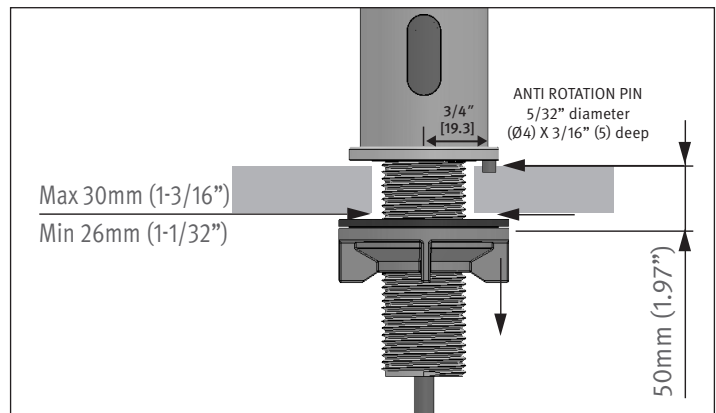

ISSUED: 01/03/18

MF EXTREME SOAP DISPENSER E

SPECIFICATION

- Touch-free deck mounted electronic liquid soap dispenser
- Activated by infrared sensor
- Optional anti-rotation pin fixation
- Connects to multifeed soap system which supports up to six soap dispensers simultaneously
- Peristaltic pump preventing back flow and clogging
- Built-in LED indicating unit function
- Sensor detection range 30-100 mm +/- 10 mm (1.18-3.93 in +/- 0.25 in)
- Sensor detection range customizable by optional remote control.
- Suitable for use with any generic soap at recommended viscosity level of 100 – 3800 cPs.
- Default soap dosage discharged at 1.4cc (0.047 fl oz).
- Soap discharge volume customizable by optional remote control
- Unit powered by a 12V US compliant AC adapter compatible with 100-240VAC.
- Standard chrome finish on solid brass body, other finishes available.
- Units installed via a 26-30 mm (1.02-1.18 in) diameter opening in deck
- Installation guide provided with every soap dispenser
- Self-adhesive label provided for user indication

RECOMMENDED DECK OPENING DIMENSIONS